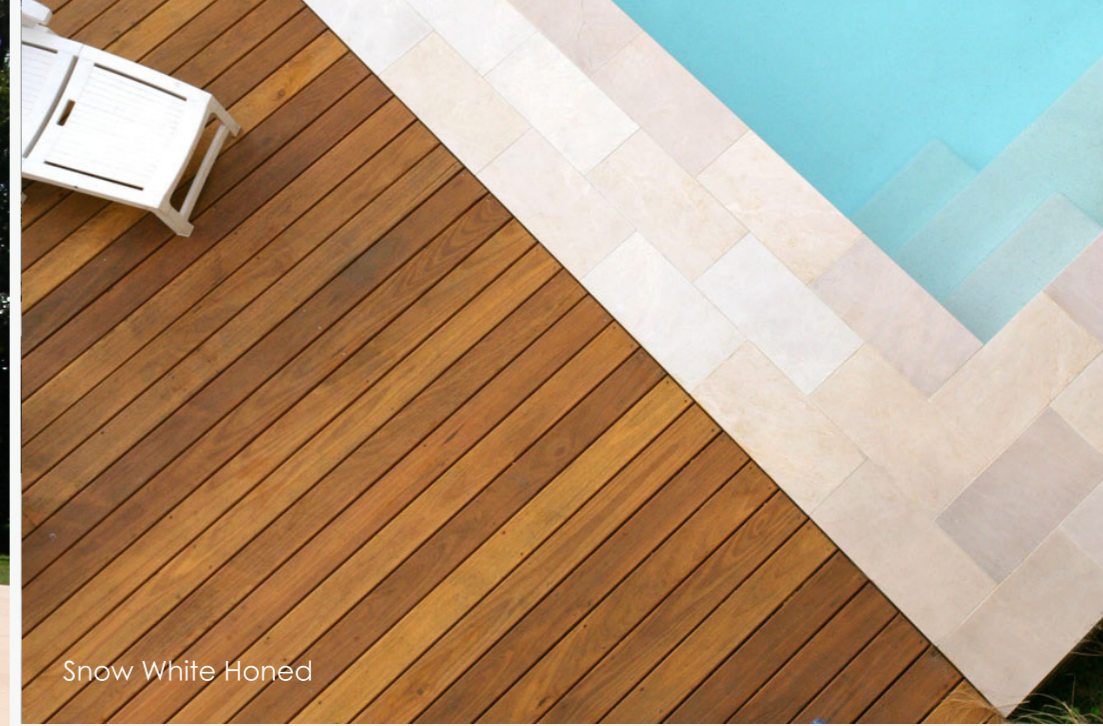

Note: Natural Sandstone color and texture may vary from batch to batch

1300 855 851

Call for a SAI STONE outlet near you

www.saistone.com.au

Sandstone

Paver . Pool Coping . Wall

Natural . Prestigious . Timeless Style

Grampian Sand Honed

Snow White Honed

Grampian Sand Honed

Grampian Sand Honed

Grampian Sand Honed