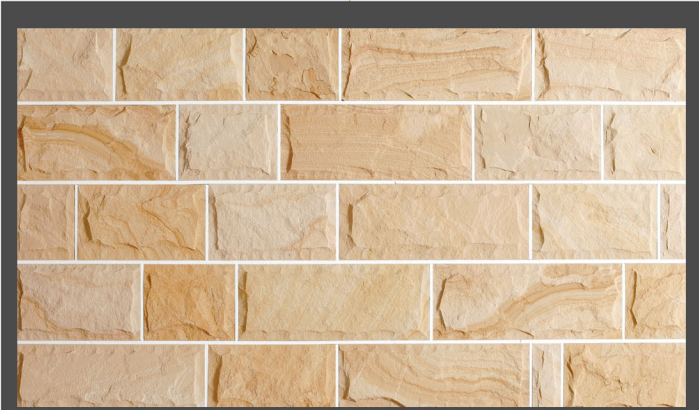

SaiSandstone.com.au

SANDSTONE

PAVING COPING CLADDING

Wall Cladding

1300 855 851

SAI SANDSTONE
13 Urban St, Braeside VIC 3195

Rock Face

300x200x30
450x200x30
600x200x30

Rock Face Stack

350x75x30

Plaque

300x200x20
200x100x20

Panel

600x300x12
1000x500x20

Rippling

300x150x20

Quion Cladding
320/120*200*30